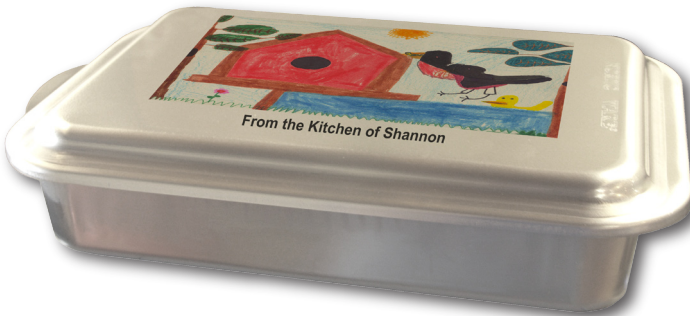

Cake Pan

- Nordic Ware dishwasher safe, silver cake pan
- White areas in artwork will show through as silver or gray
- 9" x 13" x 3" cake pan with lid
- Product codes: CPAN
- Product price: $39.00