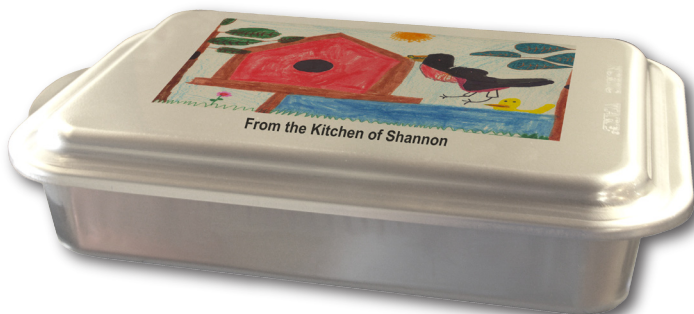

Designer Keepsake Box

- 6.5" x 6.5" cherry finish box with 4.25" x 4.25 printed tile insert
- Full-color printed insert attached to the outside of the box
- Artwork will be skewed or cropped to fit square insert
- Very strong and sturdy
- Product code: DBOX
- Product price: \$32.00

Pen Holder

- 5" x 5" x 1.75" cherry or maple finished wooden pen holder
- Includes printed tile insert attached to wooden holder
- Artwork will be skewed or cropped to fit square insert
- Product codes: PHCH (cherry), PHMP (maple)
- Product price: \$19.00

Cake Pan

- Nordic Ware dishwasher safe, silver cake pan
- White areas in artwork will show through as silver or gray
- 9" x 13" x 3" cake pan with lid
- Product codes: CPAN
- Product price: \$39.00

Note: Products in the catalog may be out of stock or may go on back order depending on inventory levels. You or the administrator will be contacted if you purchase an item that is out of stock or that is no longer available.